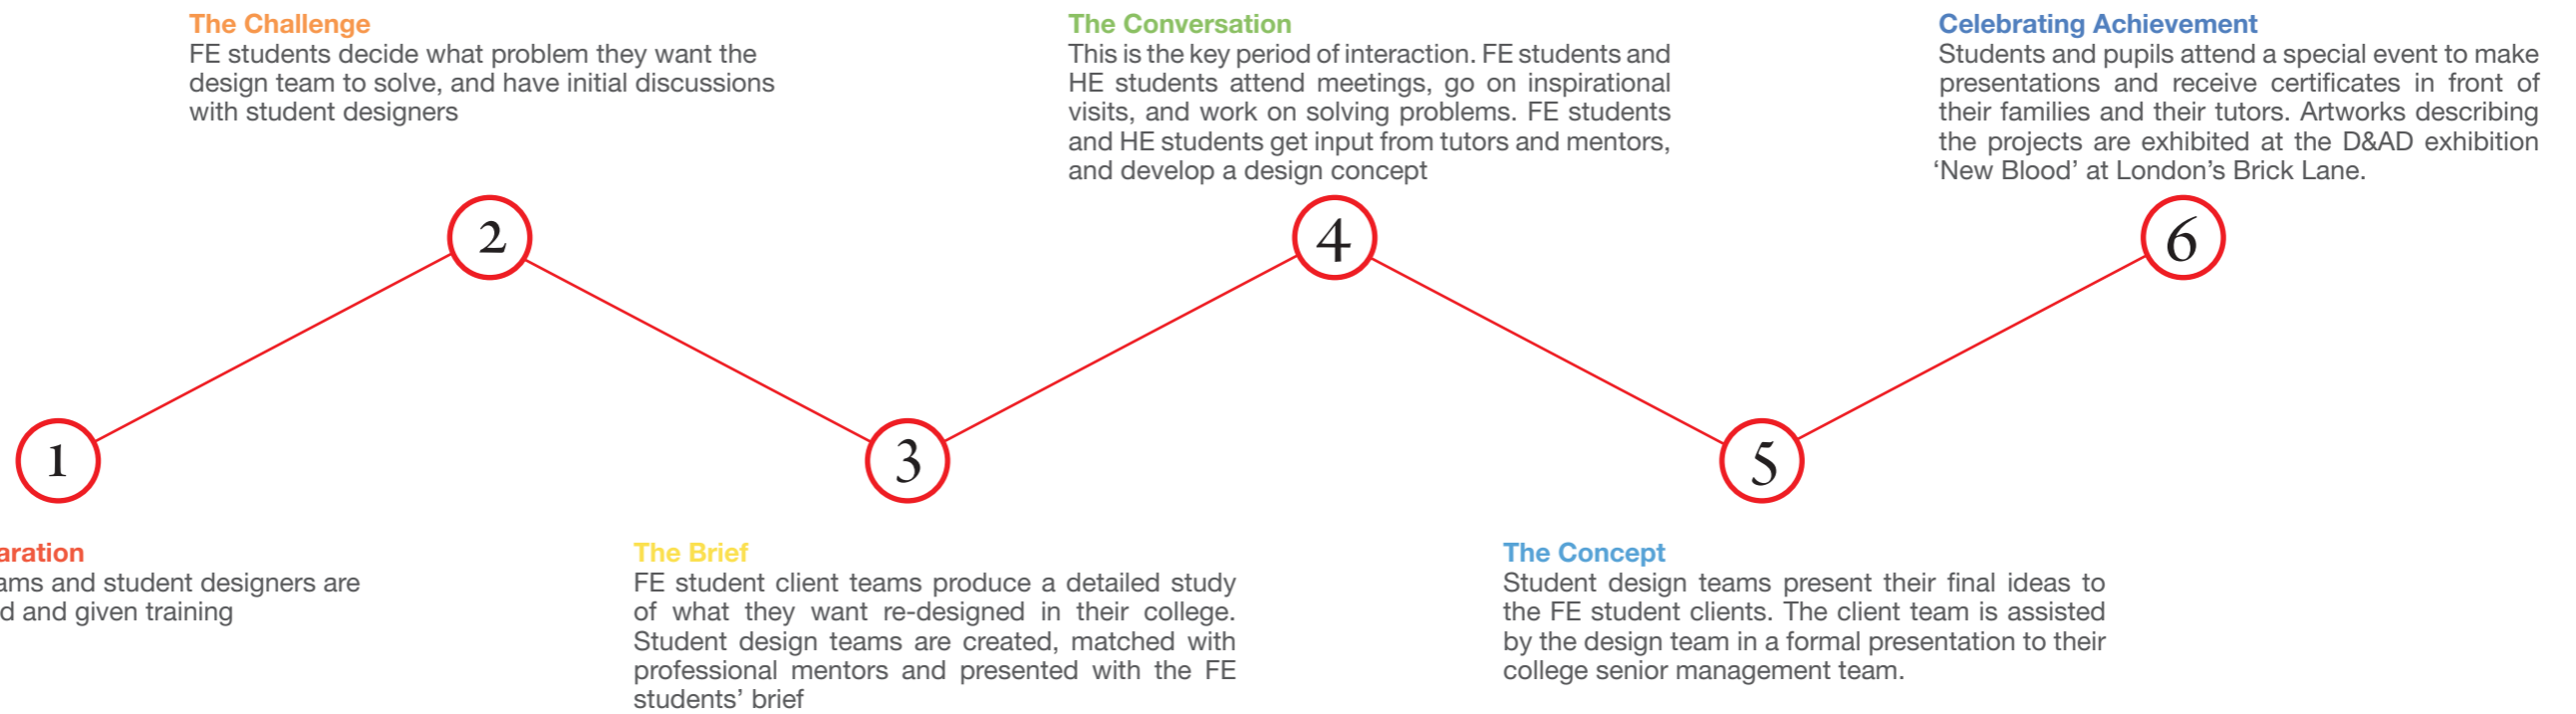

University of Greenwich students  
 What we thought

---

What we did

**The Process**

Introduction to FE students	Interview and selection	Building Skills	Challenge Day	Producing the brief	Programme launch and South Bank design tour, Somerset House	University of Greenwich visit	BDP Lambeth College tour and office visit	Producing the design concept	Celebration event	Producing the exhibition	New Blood Exhibition
					11th May	17th May	25th May		28th May		24th June – 29th June